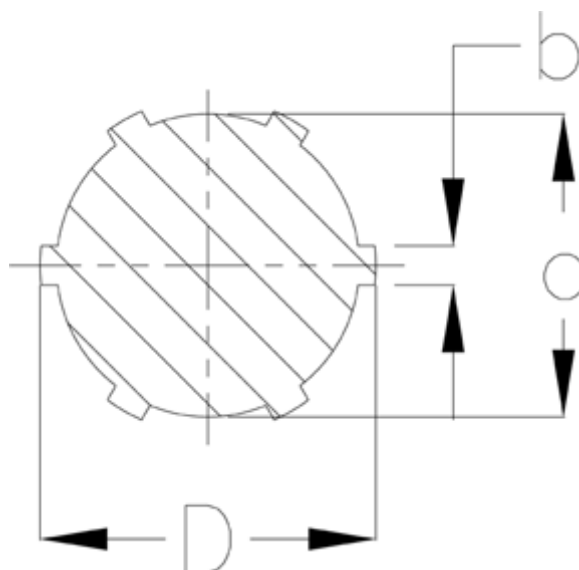

Data Sheet

Article number: 0752431500

Description: Spline shaft 1000524003
B6 x 18 x 22 length 1500

Measures

b = 5

d = 18

D = 22

Description = B 6x18x22

Length = 1500